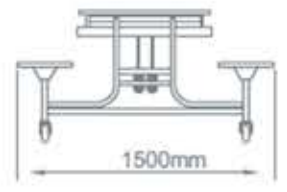

# 16 Seater

Model Rectangular 1016

	12.16.25
A	650mm
B	340mm
C	1965mm