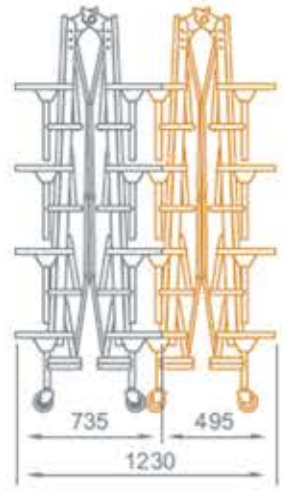

# 16 Seater

Model Rectangular 1016

	12.16.25
A	650mm
B	340mm
C	1965mm