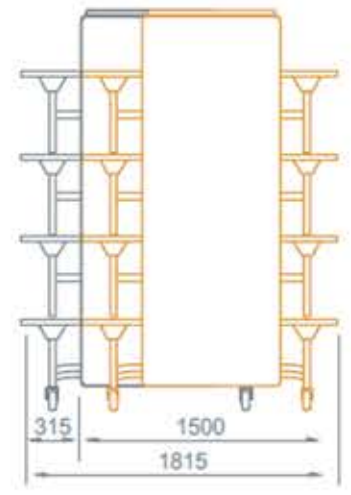

# 16 Seater

Model Rectangular 1016

	12.16.25
A	650mm
B	340mm
C	1965mm