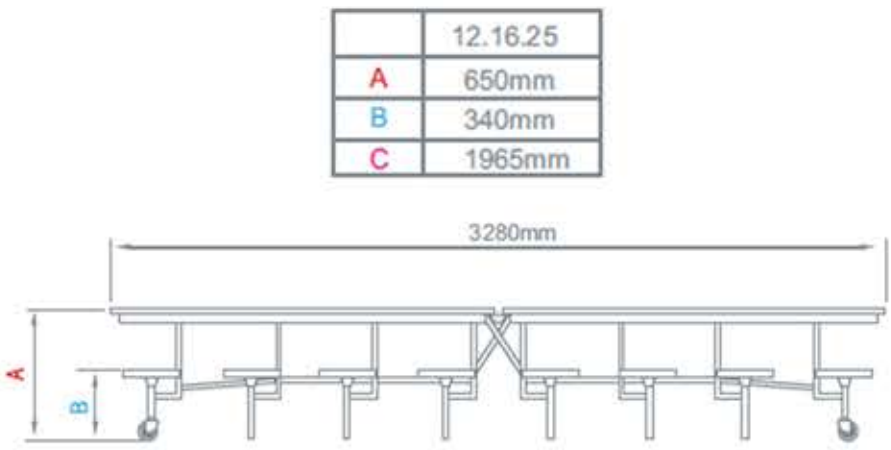

# 16 Seater

Model Rectangular 1016

	12.16.25
A	650mm
B	340mm
C	1965mm