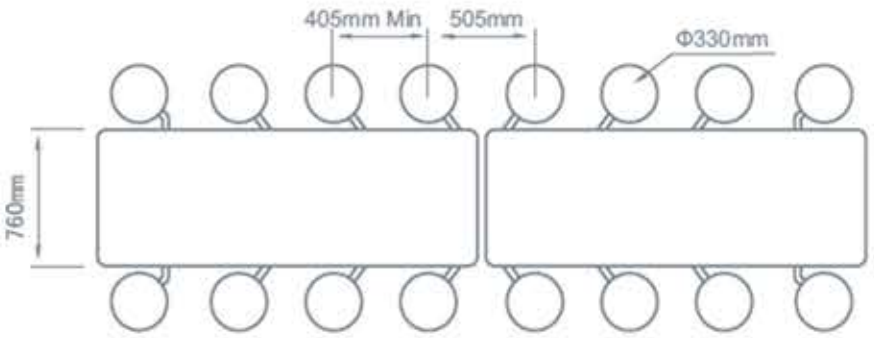

# 16 Seater

Model Rectangular 1016

	12.16.25
A	650mm
B	340mm
C	1965mm